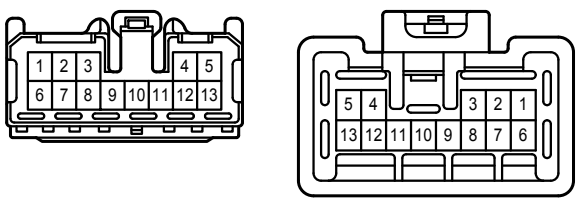

Accessory Meter

White

Black

White

IP3

White