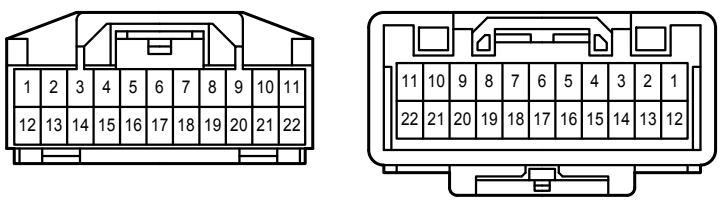

Accessory Meter

White

Black

White

White