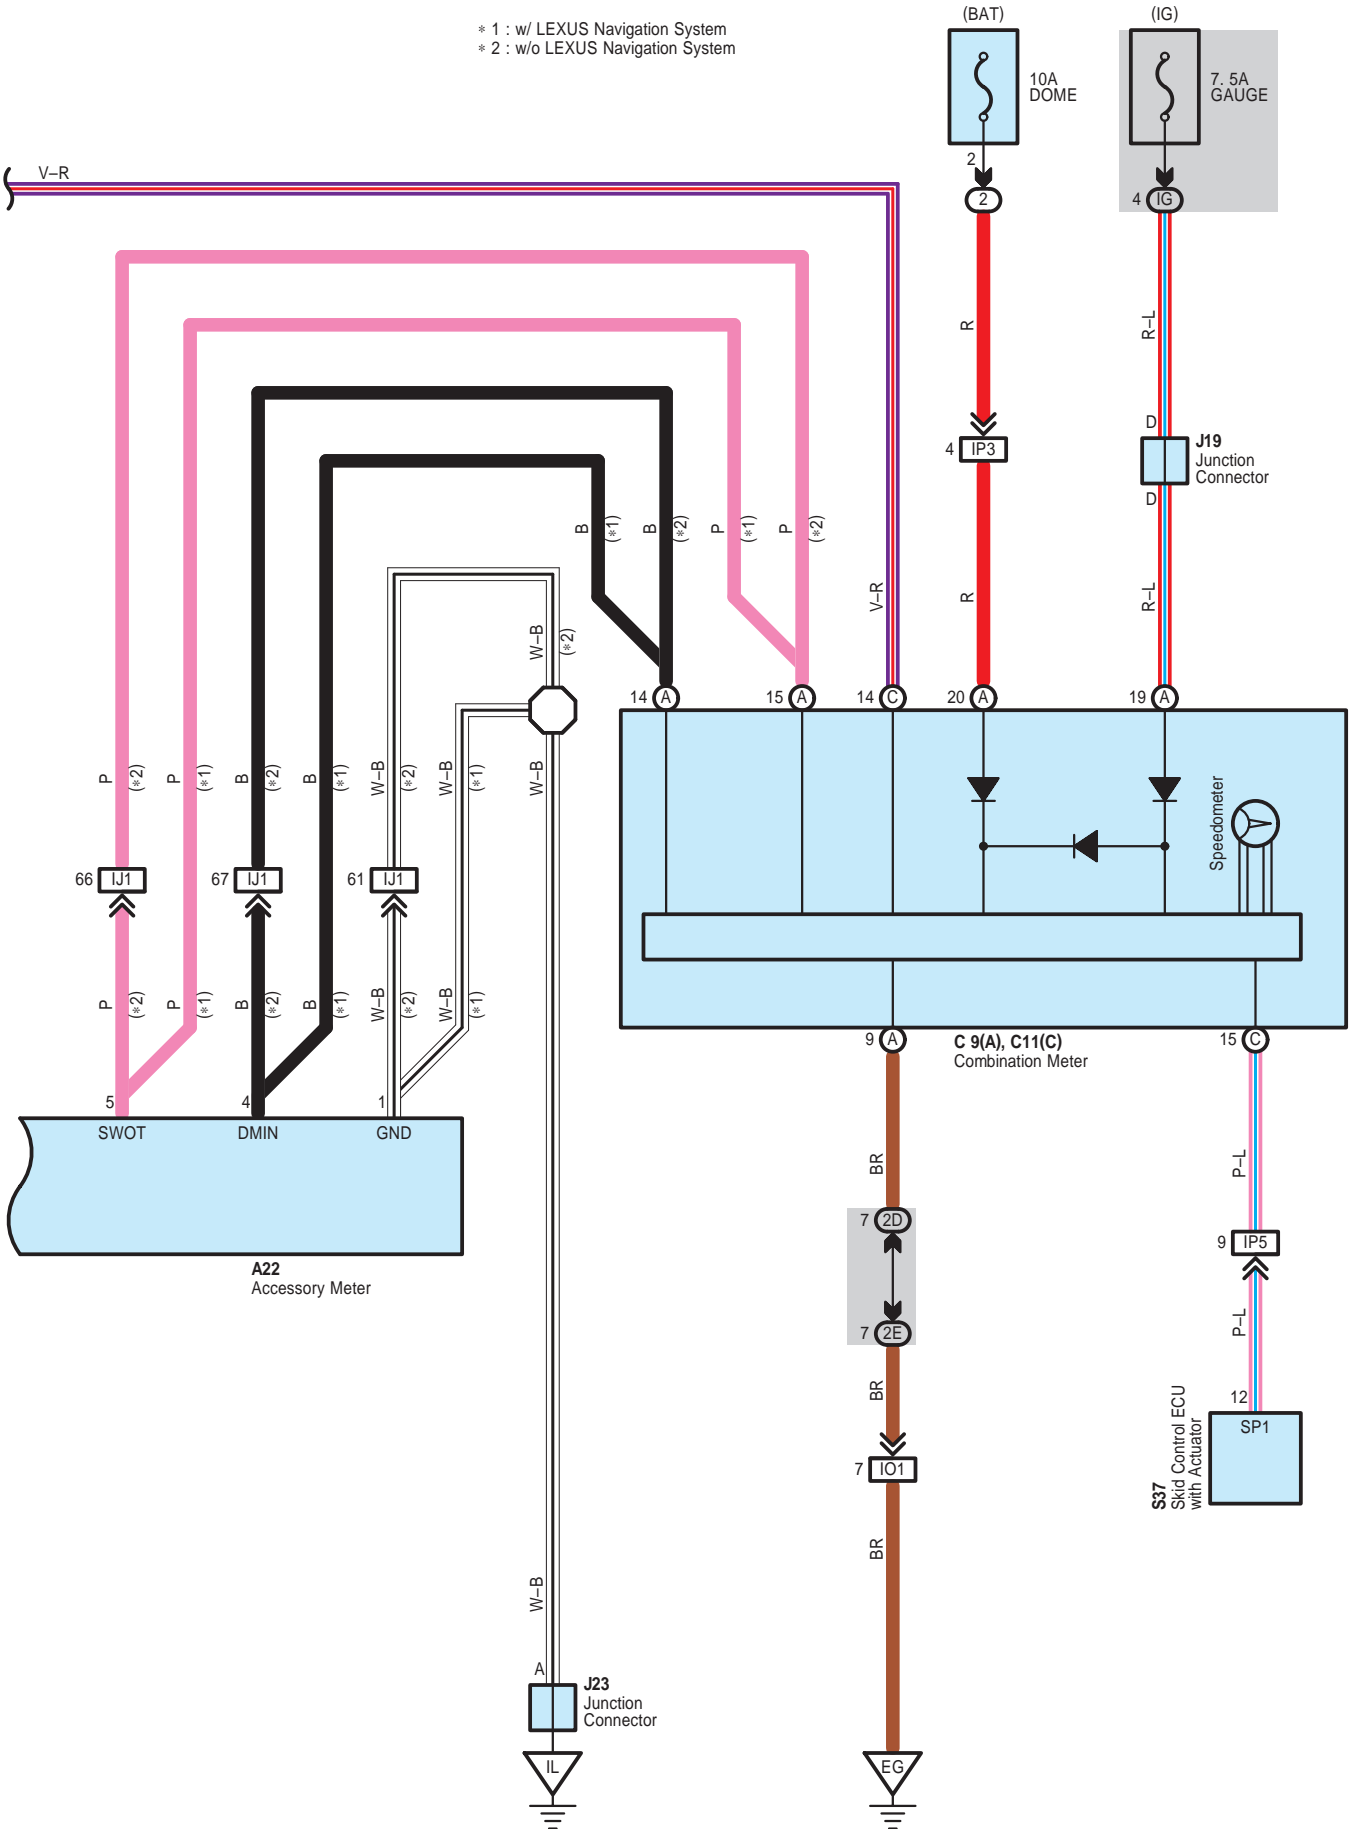

Accessory Meter

- * 1 : w/ LEXUS Navigation System
- * 2 : w/o LEXUS Navigation System

Accessory Meter

A 1

Black

A 15

White

A 22