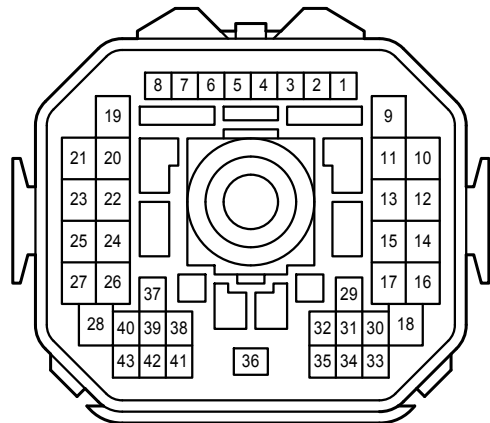

Black

2E

White

Accessory Meter

Accessory Meter

IJ1

White

Black