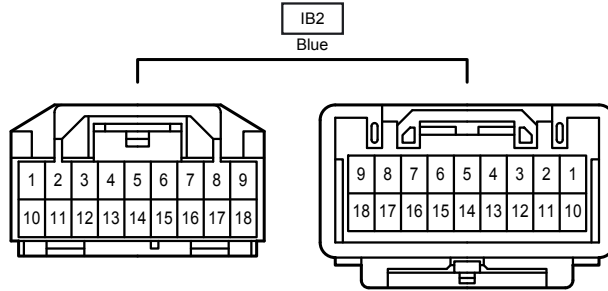

Black

2E

White

Accessory Meter

Accessory Meter

IJ1

White

Black